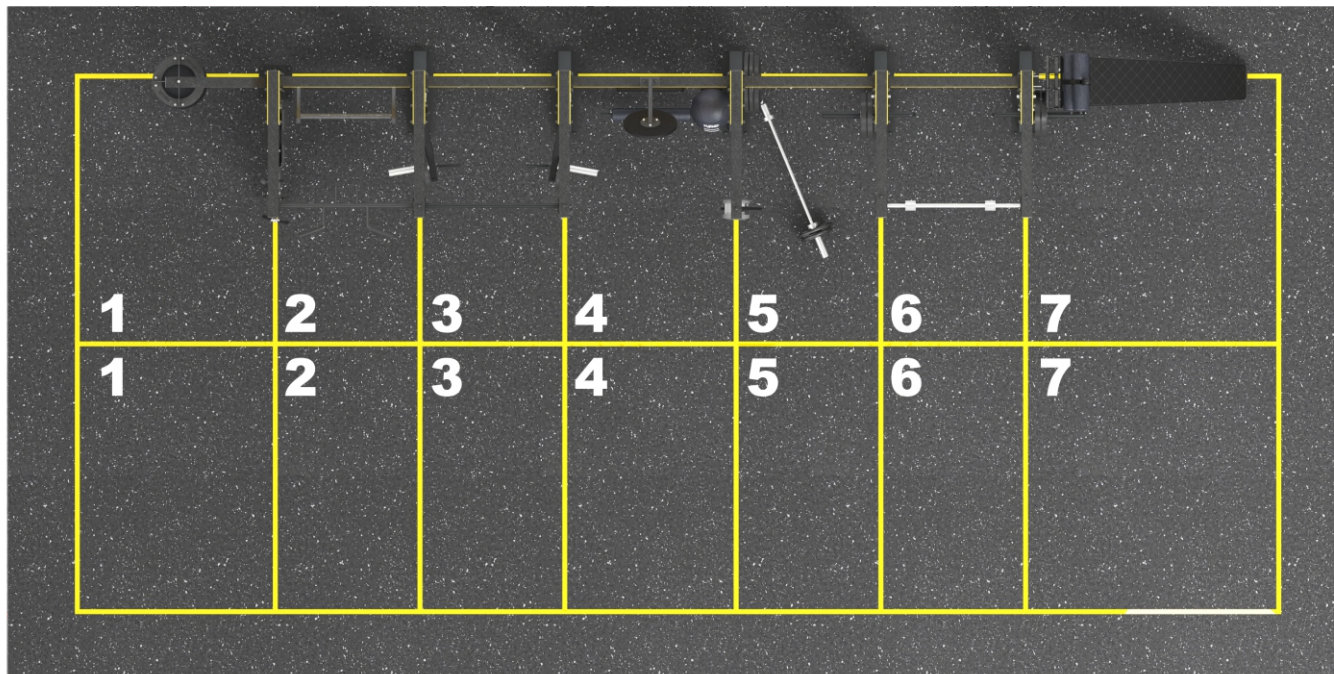

## DETAILS

MODULE LIST:		
a	BOXING BAG	1x
b	BOXING BAG ARM	1x
c	ONE STACK	1x
d	WORKOUT LADDER	1x
e	PULLUP MULTIGRIP	1x
f	PULLUP BAR	1x
g	ARMS	1x
h	WALLBALL	1x
i	PLATE HOLDER	1x
j	CALISTHENICS ARM HIGH	1x
k	ENDLESS ROPE	1x
l	STRENGTH ARMS	1x
m.	TORSO POINT	1x
n	AB BENCH	1x
o	TORSO POINT	1x

# 10X TRAINING XW7 FLOOR

1000 cm

500 cm

## DETAILS

Set of rubber puzzles with maked workout zones 1 - 7

FEATURE LIST:

STANDARD DIMENSION

1000 x 500 cm

THICKNESS

20mm

 [www.naomifitnessdesign.com](http://www.naomifitnessdesign.com)