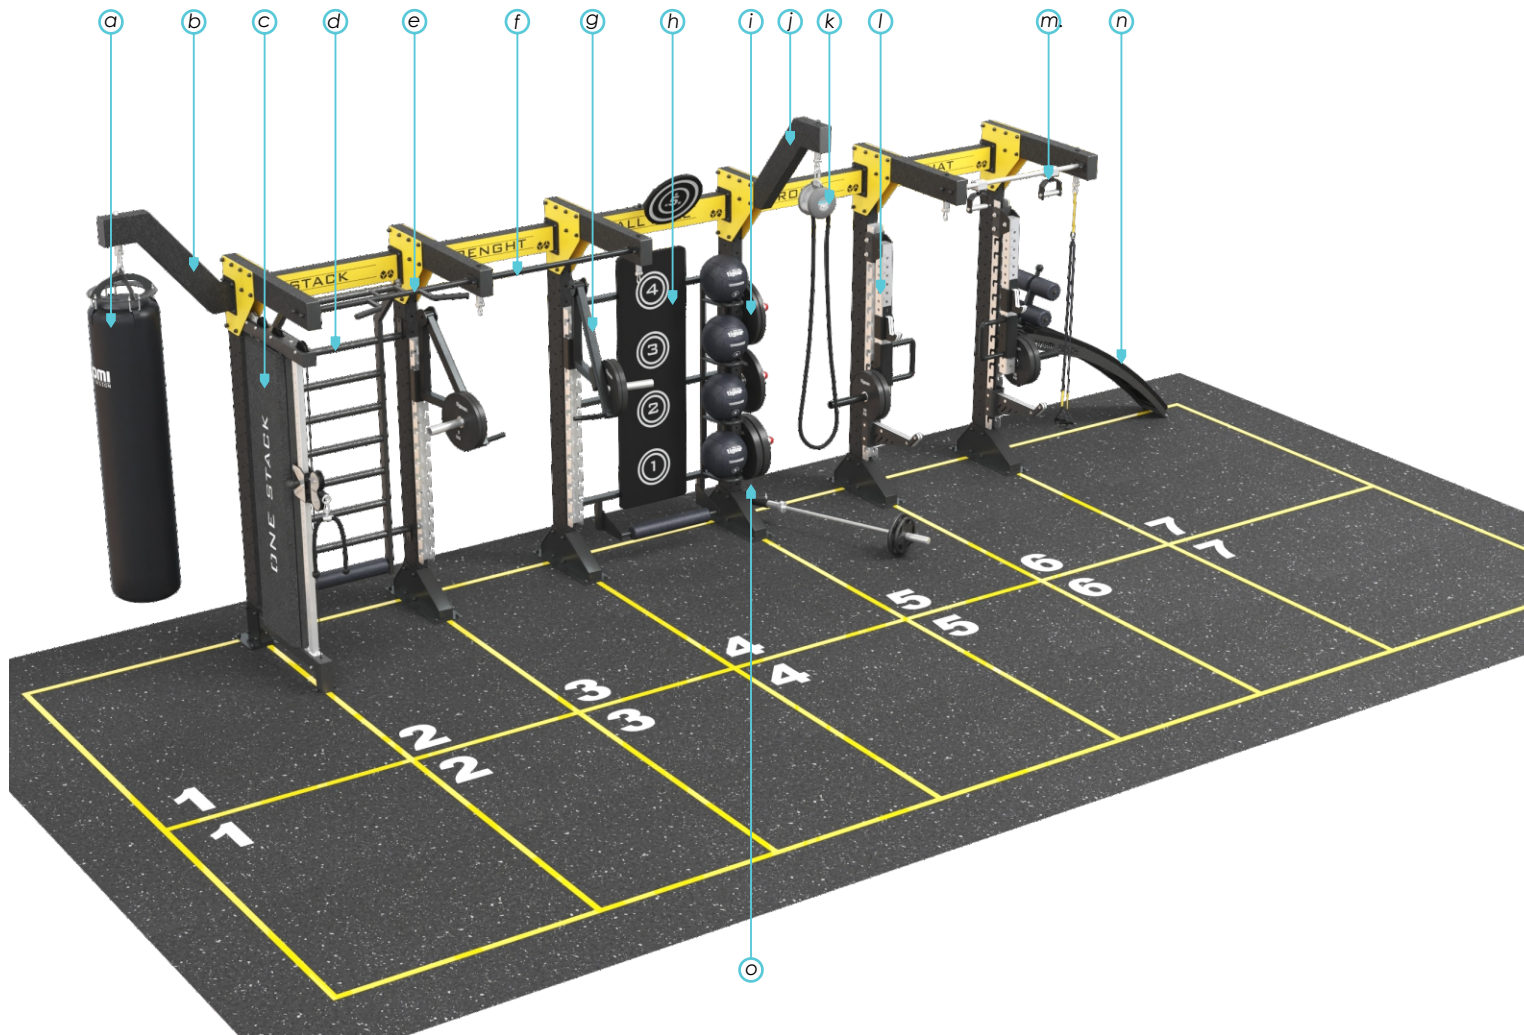

## DETAILS

MODULE LIST:		
a	BOXING BAG	1x
b	BOXING BAG ARM	1x
c	ONE STACK	1x
d	WORKOUT LADDER	1x
e	PULLUP MULTIGRIP	1x
f	PULLUP BAR	1x
g	ARMS	1x
h	WALLBALL	1x
i	PLATE HOLDER	1x
j	CALISTHENICS ARM HIGH	1x
k	ENDLESS ROPE	1x
l	STRENGTH ARMS	1x
m.	TORSO POINT	1x
n	AB BENCH	1x
o	TORSO POINT	1x

# 10X TRAINING XW7 FLOOR

1000 cm

500 cm

## DETAILS

Set of rubber puzzles with maked workout zones 1 - 7

FEATURE LIST:

STANDARD DIMENSION

1000 x 500 cm

THICKNESS

20mm

 [www.naomifitnessdesign.com](http://www.naomifitnessdesign.com)