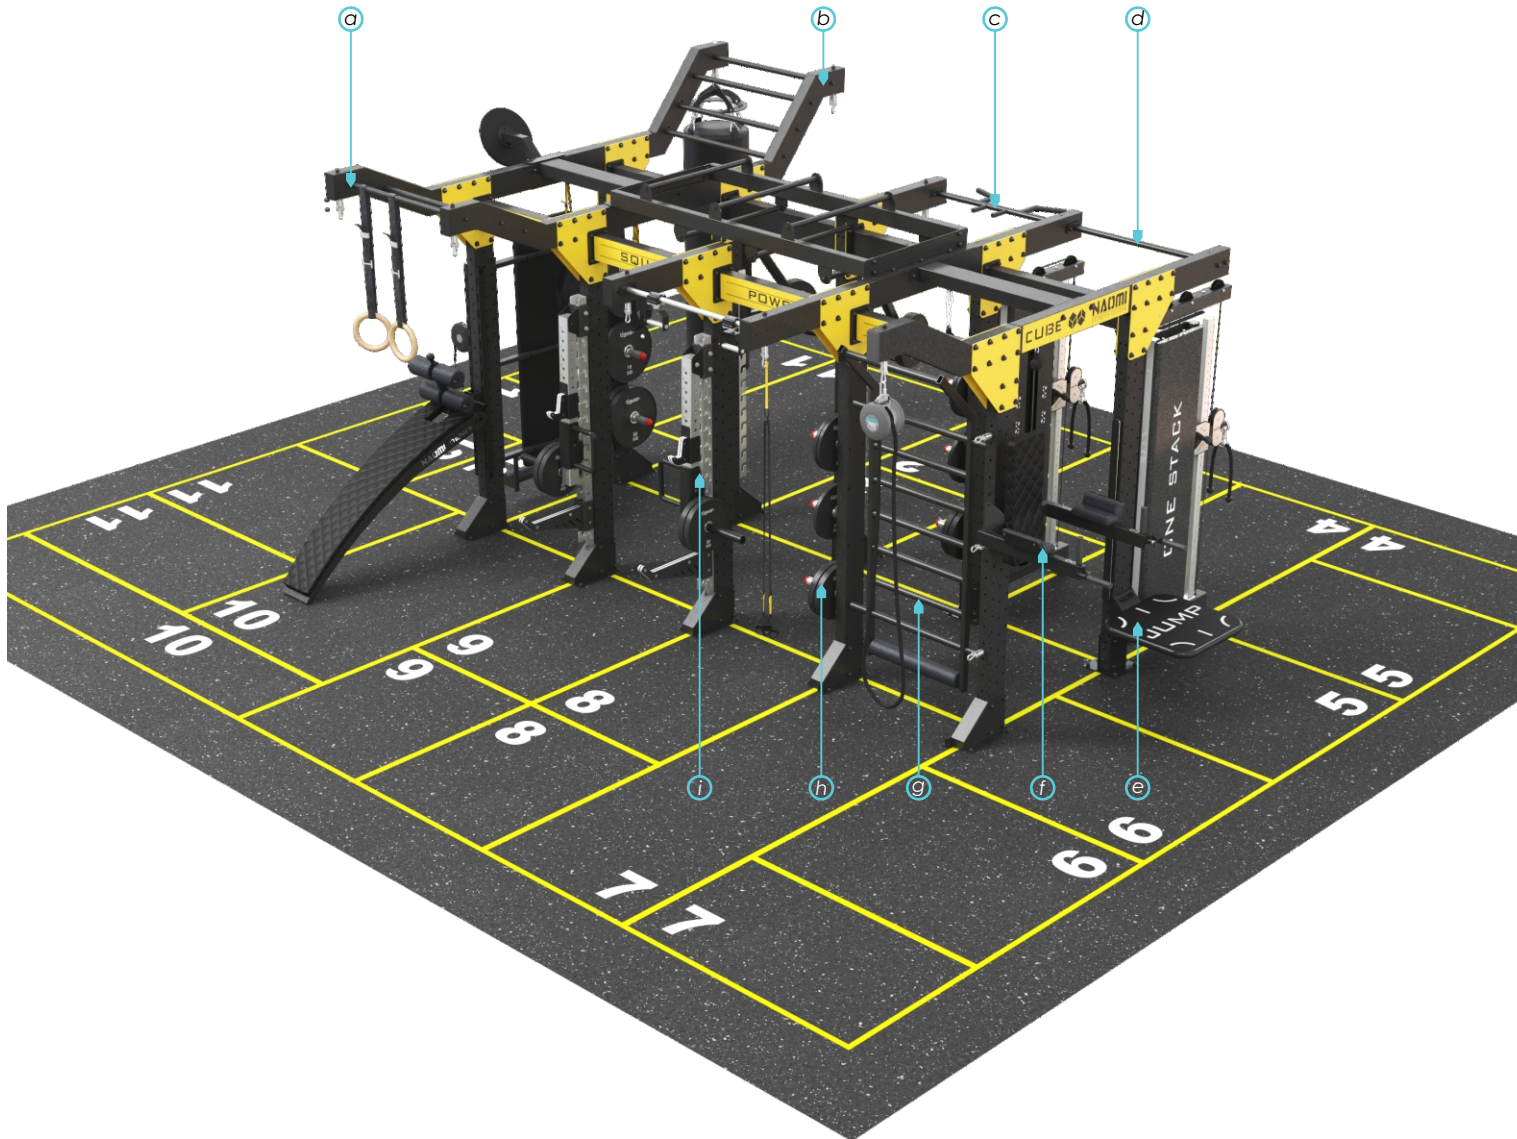

10X TRAINING X400

DETAILS

MODULE LIST:		
a	CALISTHENICS	1x
b	CALISTHENICS HIGH	1x
c	MULTI PULLUP	1x
d	PULLUP	1x
e	JUMP	1x
f	DIP AB THRONE	1x
g	WORKOUT LADDER	1x
h	PLATE HOLDER	2x
i	STRENGTH ARMS	1x

www.naomifitnessdesign.com

sales@naomifitnessdesign.com

+48 881 912 539