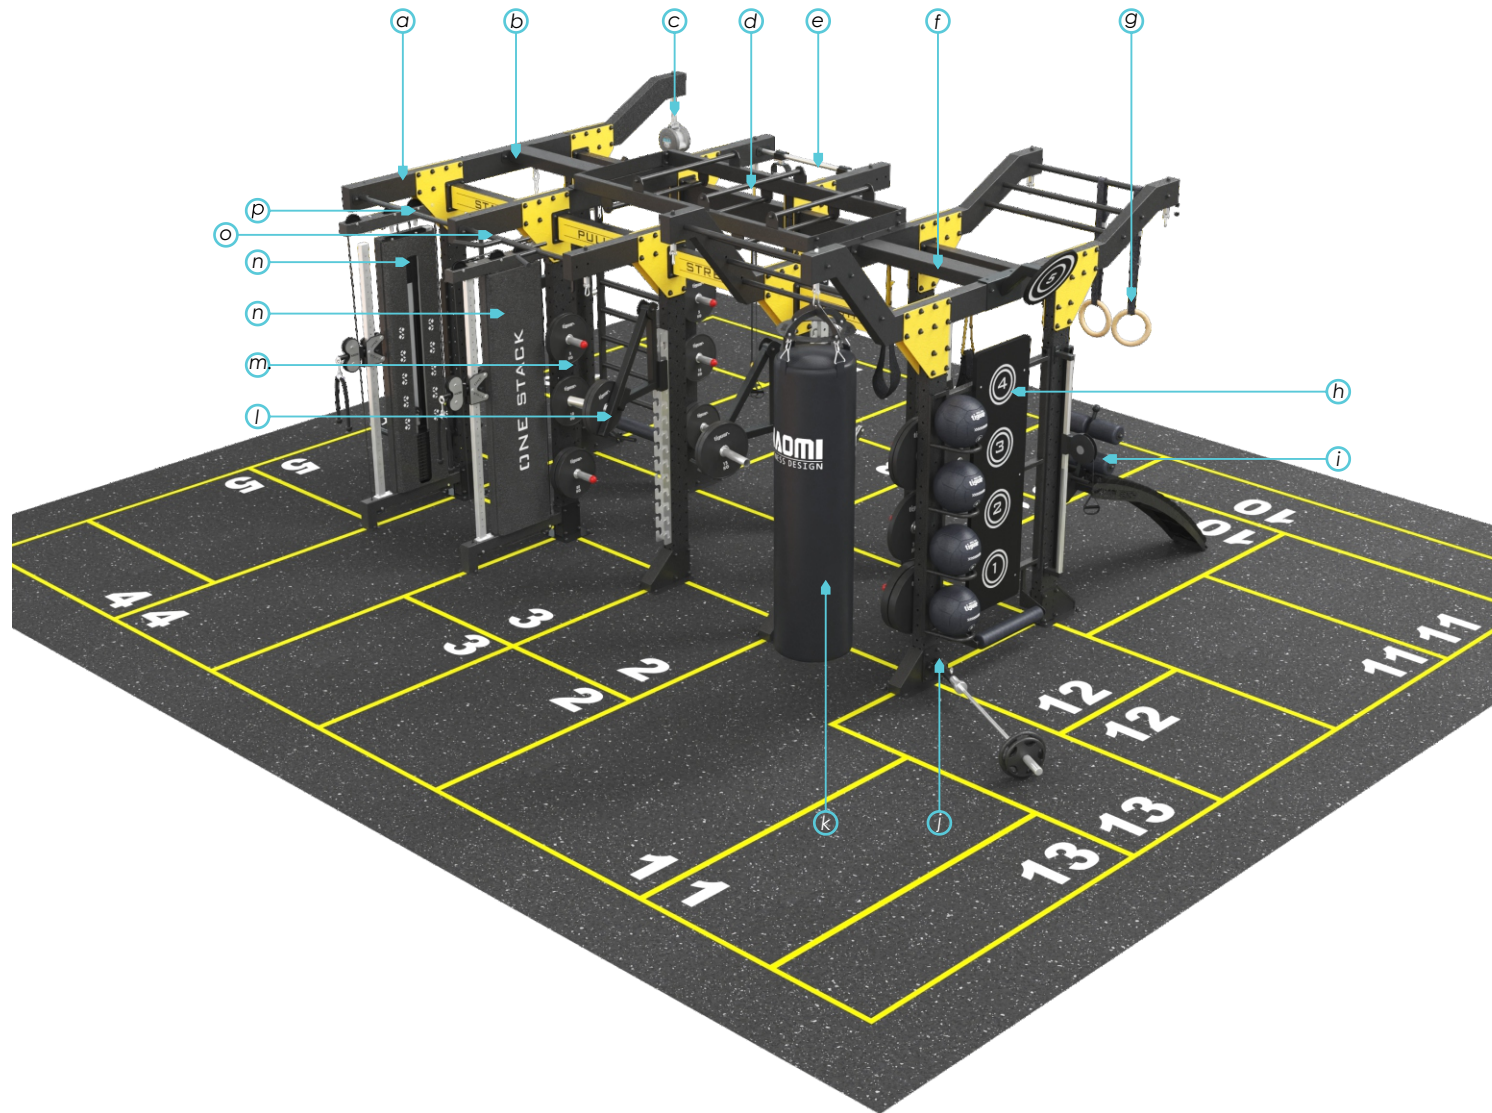

# 10X TRAINING X400

## DETAILS

MODULE LIST:		
a	BASE FRAME	1x
b	GRIP BALLS	1x
c	ENDLESS ROPE	1x
d	MONKEY BAR	1x
e	PULLUP HANDLES	1x
f	AB STRAPS	1x
g	RINGS	1x
h	WALLBALL	1x
i	AB BENCH	1x
j	TORSO POINT	1x
k	BOXING BAG	1x
l	ARMS	1x
m.	PLATE HOLDER	2x
n	ONE STACK	2x
o	MULTI PULLUP	1x
p.	PULLUP	1x

## DETAILS

MODULE LIST:		
a	CALISTHENICS	1x
b	CALISTHENICS HIGH	1x
c	MULTI PULLUP	1x
d	PULLUP	1x
e	JUMP	1x
f	DIP AB THRONE	1x
g	WORKOUT LADDER	1x
h	PLATE HOLDER	2x
i	STRENGTH ARMS	1x

 [www.naomifitnessdesign.com](http://www.naomifitnessdesign.com)

### FEATURE LIST:

STANDARD DIMENSION

900 x 800 cm

THICKNESS

20mm

 [www.naomifitnessdesign.com](http://www.naomifitnessdesign.com)

 [sales@naomifitnessdesign.com](mailto:sales@naomifitnessdesign.com)

 +48 881 912 539