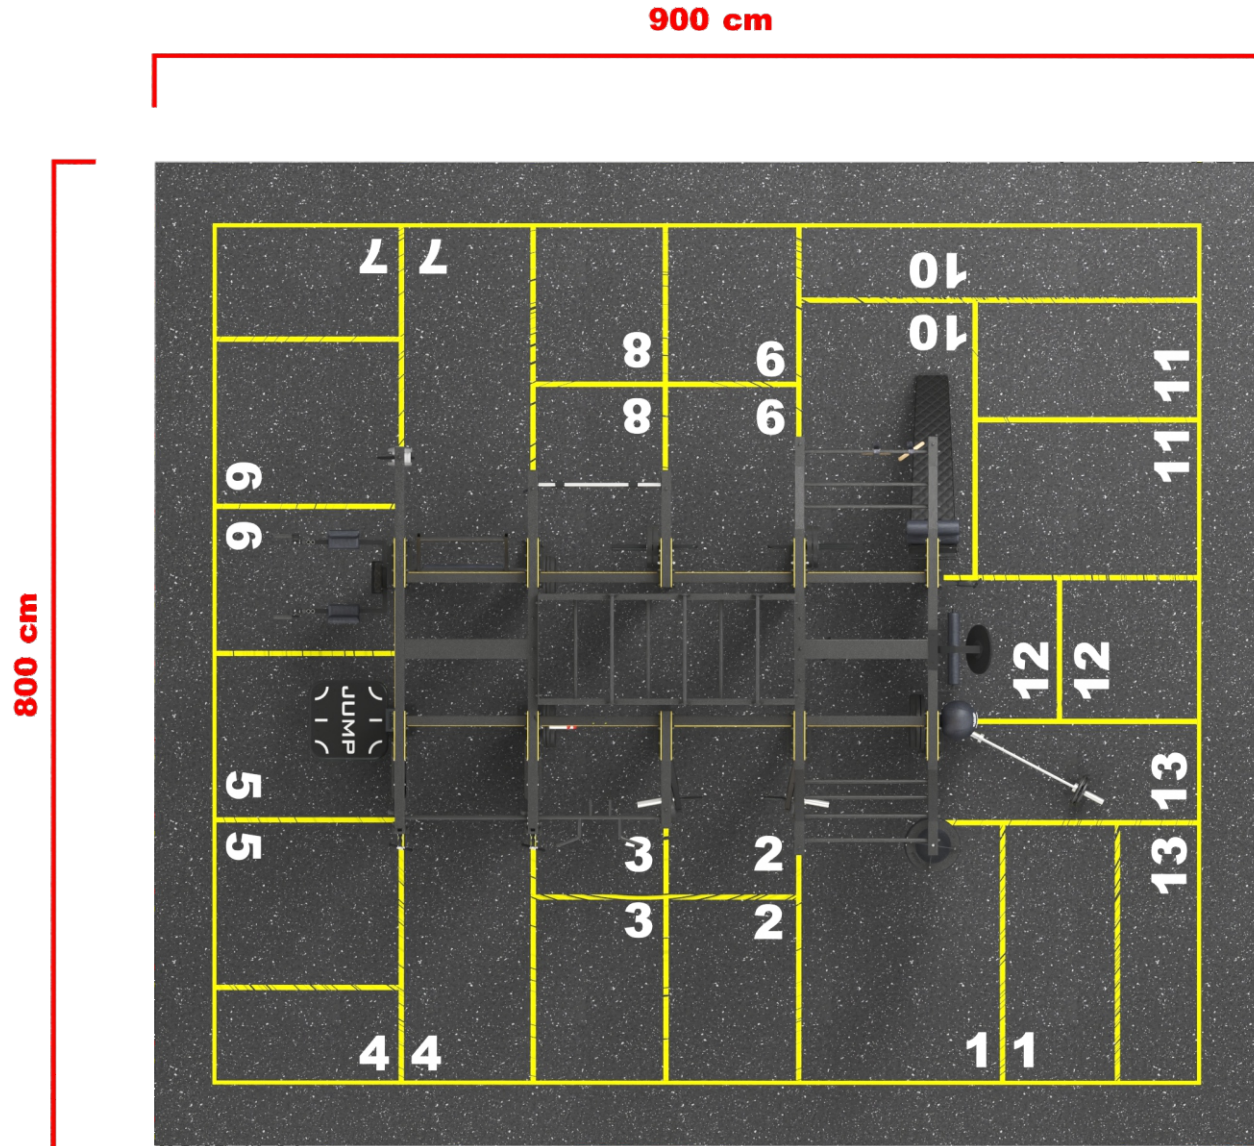

10X TRAINING X400 FLOOR

DETAILS

Set of rubber puzzles with maked workout zones 1 - 13

FEATURE LIST:

STANDARD DIMENSION

900 x 800 cm

THICKNESS

20mm

www.naomifitnessdesign.com

sales@naomifitnessdesign.com

+48 881 912 539