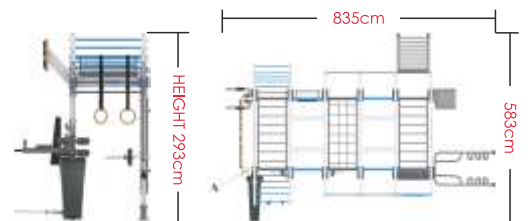

Dimensions

CUBE OUTDOOR D500 FEATURES

JUMP STATION

- Dip AB- Throne (1x)
- Multiposition Bar Support (2x)

CLIMBING BOARD STATION

- Pegs Road (1x)

RINGS STATION

- Protruding Ladder (1x)
- Gymnastic Rings (1x)
- Multiposition Bar Support (2x)
- Abdominal Bench (1x)
- Torso (1x)

WORKOUT SPACE

59 m² 20 USERS

Other: *Post Size: 160 x 80 x 3 mm*