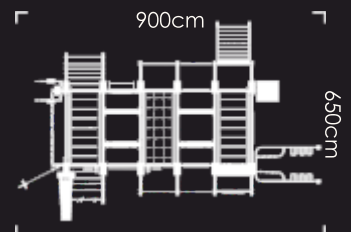

WORKOUT SPACE

59 m² 20 USERS

Other: *Post Size: 160 x 80 x 3 mm*