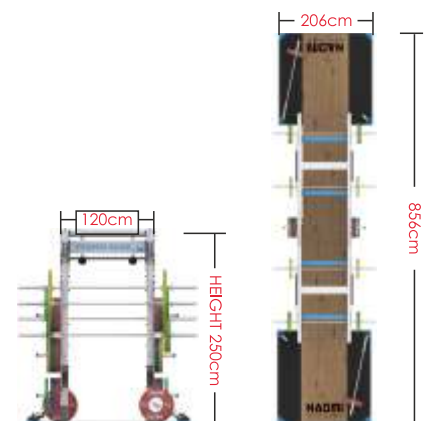

cube dual power rack

Two Olympic Racks build into one harmonious design. Because two is always better than one!

Dimensions

DUAL POWER RACK

STANDARD

Pull Up Bar (4x)
Safety arms (8x)
Torso (4x)
Platform (2x)
Bar Storage (8x)
Plate Holder (6x)
Bar Support (8x)
Suspensions inside- Grip Balls (2x)

DIMENSIONS

856 x 206 x 250 cm

PLATFORM

Oak wood on maple plywood: Thick 30mm
Rubber flooring straight edge tiles 50 x 50 cm,
Thick 30mm

PLEASE NOTE

Suggested additional accessories available separately;

ACCESSORIES

220 cm Bar
Bumper Plate Set of 160 kg

Other: *Post Size: 160 x 80 x 3 mm*