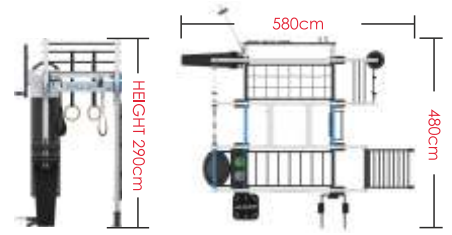

## Dimensions

Space savings don't mean that you should sacrifice on versatility or design. While D300 is scaled down to fit almost any space, it still maintains the overall features of its larger predecessors. For club operators that still want to wow their audience while maintaining a small footprint, this model is for you!

**WORKOUT SPACE**

42 m<sup>2</sup> 14 USERS

Other: \*Post Size: 160 x 80 x 3 mm\*