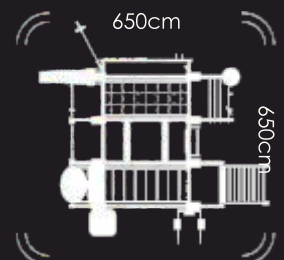

- Workout Ladder (1x)

**CALISTHENICS STATION**

- Protruding Ladder (1x)
- Gymnastic Rings (1x)
- Boxing Bag (1x)

**INSIDE**

- Army Net- Horizontal Army Net Ladder (1x)
- Suspensions inside station - Grip Ball (1x)
- Suspensions inside station - Abdominal Straps (1x)
- Monkey Bar - Horizontal Ladder (1x)

**WORKOUT SPACE**

42 m<sup>2</sup> 14 USERS

Other: \*Post Size: 160 x 80 x 3 mm\*