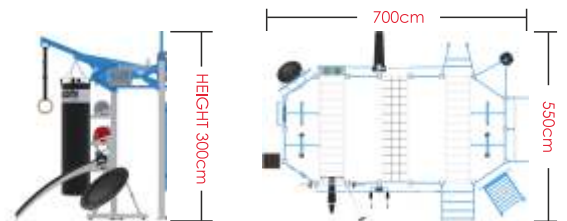

titanium

Chameleon Titanium is strong as the name! 16 users can train at the same time. Different stations, 3 different monkey bars! You can find here also cross stations as also pure functional.

Dimensions

Army Net - Horizontal Army

Net Ladder (1x)

Straight Road Bar-

Horizontal Ladder (1x)

WORKOUT SPACE

55 m² 17 USERS

Other: *Post Size: 160 x 80 x 3 mm*