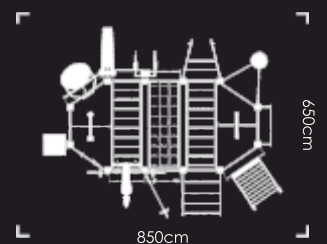

Army Net - Horizontal Army

Net Ladder (1x)

Straight Road Bar-

Horizontal Ladder (1x)

WORKOUT SPACE

55 m² 17 USERS

Other: *Post Size: 160 x 80 x 3 mm*