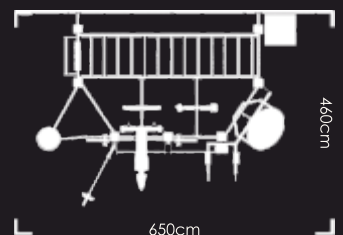

Ball Reactor (1x)

JUMP STATION

Multiposition Bar Support (2x)

Jump Platform (1x)

INSIDE

Monkey Bar - Horizontal Ladder (1x)

Suspensions inside station - Grip Balls (1x)

Suspensions inside station - Abdominal Straps (1x)

WORKOUT SPACE

30 m²

9 USERS

Other: *Post Size: 160 x 80 x 3 mm*