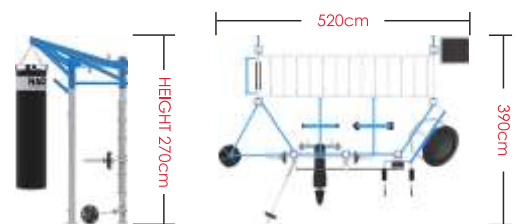

Dimensions

SILVER

LADDER STATION

Workout Ladder (1x)

BOXING STATION

Boxing Bag (1x)

BENCH STATION

Pull Up Triangle (1x)

WORKOUT SPACE

30 m²

9 USERS

Other: *Post Size: 160 x 80 x 3 mm*