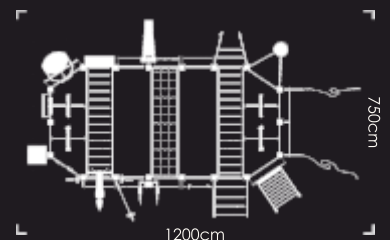

- Pull Up Handles (1x)

CALISTHENICS STATION

- Protruding Ladder (1x)

STRETCH STATION

- Slanded Ladder

INSIDE

- Suspensions inside station - Grip Balls (2x)
- Suspensions inside station - Adbominal Straps (2x)
- Monkey Bar - Horizontal
- Ladder (1x)
- Army Net - Horizontal
- Army Net Ladder (1x)
- Straight Road Bar - Horizontal
- Ladder (1x)

WORKOUT SPACE

90 m²

25 USERS

Other:

Post Size: 160 x 80 x 3 mm