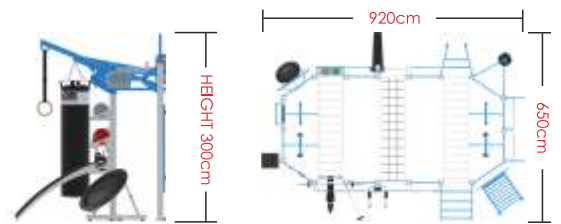

platinum

The biggest from Chameleon Family cage allow to train at the same time for 25 people. Every single station can be use in few training prospective, please imagine no limits, no pain, all possibilities in one piece of equipment. Platinum at special order can be even longer! We made the biggest cage in Europe for 40 users allow to train at the same time in Switzerland Army School. All cages from Chameleon line under additional payment can be use outdoor.

Dimensions

PLATINIUM

CLIMBING BOARD STATION

- Pegs Road (1x)
- Climbing Ropes (2x)

BOXING STATION

- Boxing Bag (1x)

RINGS STATION

- Gymnastic Rings w. Extra Bars (1x)

WORKOUT SPACE

90 m²

25 USERS

Other:

Post Size: 160 x 80 x 3 mm