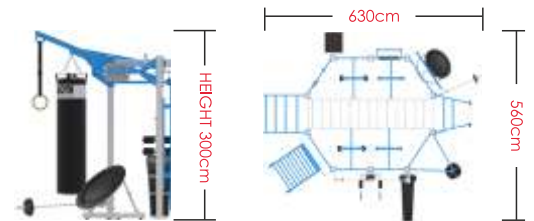

gold

Chameleon Gold is created for typical circle training with 13 stations aloud to train 13 people at the same time. Also here you can have a great customization of any station from bigger cage family.

Dimensions

GOLD

RINGS STATION

Gymnastic Rings with Extra Bars (1x)
Torso (2x)

REBOUNDER STATION

Wall Ball (1x)
Ball Reactor (1x)

ENDURANCE STATION

Workout Ladder (1x)

INSIDE

Monkey Bar - Horizontal Ladder (1x)
Suspensions inside station - Abdominal Straps (2x)
Suspensions inside station - Grip Balls (2x)

WORKOUT SPACE

49 m²

13 USERS

Other: *Post Size: 160 x 80 x 3 mm*