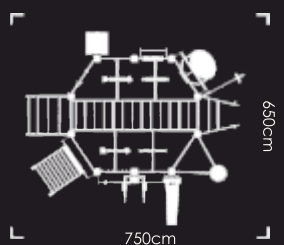

PULL UP STATION

Pull Up Handles (1x)
Multiposition Bar Support (2x)
Abdominal Throne (1x)

ENDURANCE STATION

Pull Up Triangle (1x)
Abdominal Bench (1x)
Multiposition Bar Support (2x)

BOXING STATION

Boxing Bag (1x)

INSIDE

Monkey Bar - Horizontal Ladder (1x)
Suspensions inside station - Abdominal Straps (2x)
Suspensions inside station - Grip Balls (2x)

WORKOUT SPACE

49 m²

13 USERS

Other: *Post Size: 160 x 80 x 3 mm*