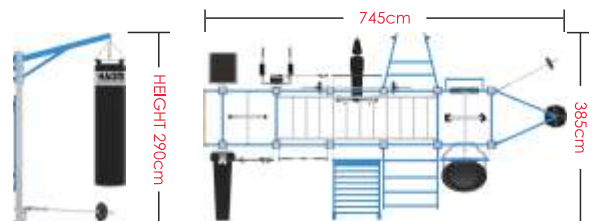

## Dimensions

**EXCELERATE**

**CLIMBING BOARD STATION**

Pegs Road (1x)

**GYMNASTICS STATION**

Pull Up Triangle (1x)  
Abdominal Bench (1x)  
Multiposition Bar Support (2x)

**CYCLE STATION**

Hand Cycle (1x)

**WORKOUT SPACE**

**44 m<sup>2</sup> 15 USERS**

Other: \*Post Size: 160 x 80 x 3 mm\*