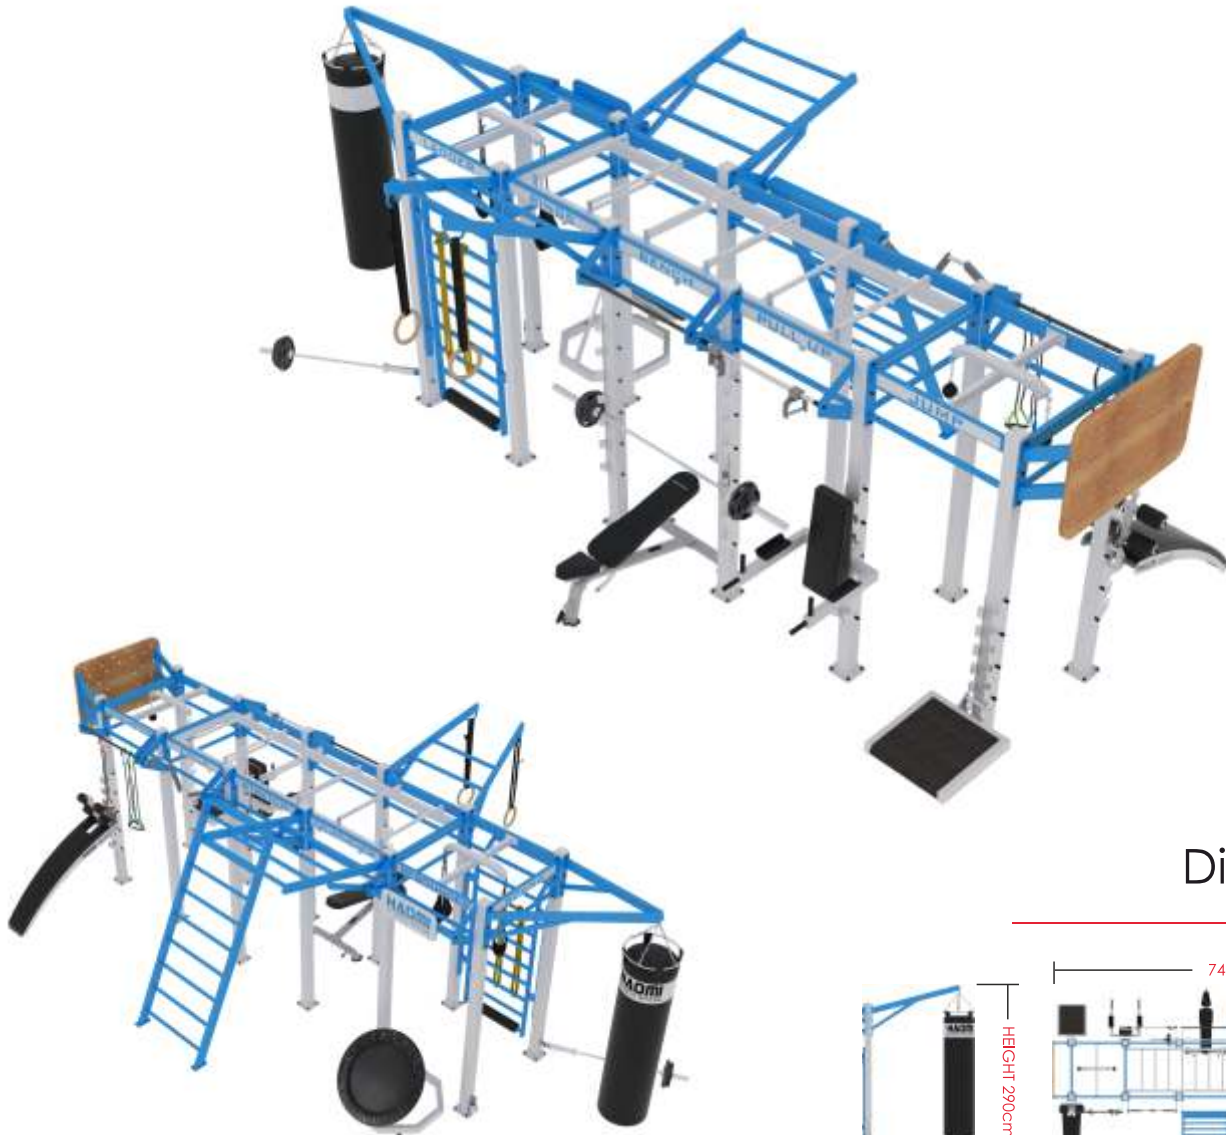

# EXCELERATE

Excelserate is the most unique model cuz it's takes not a lot of space and it's fully customized with all different stations. 15 people can train at the same time. You can chose any colour from RAL pallet, any station from bigger cages.

## Dimensions

**EXCELERATE**

**CLIMBING BOARD STATION**

Pegs Road (1x)

**GYMNASTICS STATION**

Pull Up Triangle (1x)  
Abdominal Bench (1x)  
Multiposition Bar Support (2x)

**CYCLE STATION**

Hand Cycle (1x)

**STRETCH STATION**

Slanded Ladder (1x)

**CALISTHENICS STATION**

Protruding Ladder (1x)

**REBOUNDER STATION**

Wall Ball (1x)  
Ball Reactor (1x)

**BOXING STATION**

Boxing Bag (1x)  
Torso (2x)

**BENCH STATION**

Pull Up Triangle (1x)  
Multiposition Bar Support (2x)

**INSIDE**

Suspensions inside station - Grip Balls (1x)  
Monkey Bar - Horizontal Ladder (1x)  
Suspensions inside station - Adbominal Straps (1x)