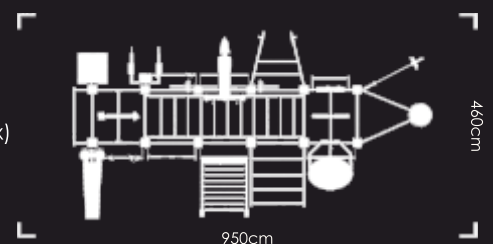

**BENCH STATION**

Pull Up Triangle (1x)  
Multiposition Bar Support (2x)

**INSIDE**

Suspensions inside station - Grip Balls (1x)  
Monkey Bar - Horizontal Ladder (1x)  
Suspensions inside station - Adbominal Straps (1x)

**WORKOUT SPACE**

**44 m<sup>2</sup> 15 USERS**

Other: \*Post Size: 160 x 80 x 3 mm\*