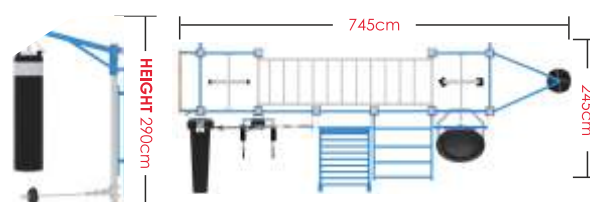

EXCELERATE WM TWO

Chamelon Excelerate do not alway has to be frestanding, this cage can be also a wall mount. And here also you can chose any station, any configuration, any possibility that meet all your club needs.

Dimensions

EXCELERATE WM2

CLIMBING BOARD STATION

Pegs Road (1x)

GYMNASTICS STATION

Pull Up Triangle (1x)

Multiposition Bar Support (4x)

Abdominal Bench (1x)