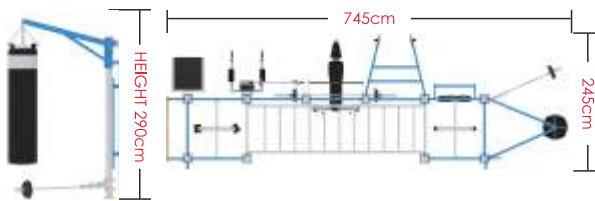

EXCELERATE WM ONE

Chamelon Excelerate do not always has to be frestanding, this cage can be also a wall mount. And here also you can chose any station, any configuration, any possibility that meet all your club needs.

Dimensions

EXCELERATE WM1

BOXING STATION

- Boxing Bag (1x)
- Torso (2x)

LADDER STATION

- Workout Ladder (1x)

RINGS STATION

- Gymnastic Rings with Extra Bars (1x)

- Pegs Road (1x)

INSIDE

- Suspensions inside station - Grip Balls (1x)
- Monkey Bar - Horizontal Ladder (1x)
- Suspensions inside station - Adbominal Straps (1x)

WORKOUT SPACE

32 m² 10 USERS

Other: *Post Size: 160 x 80 x 3 mm*